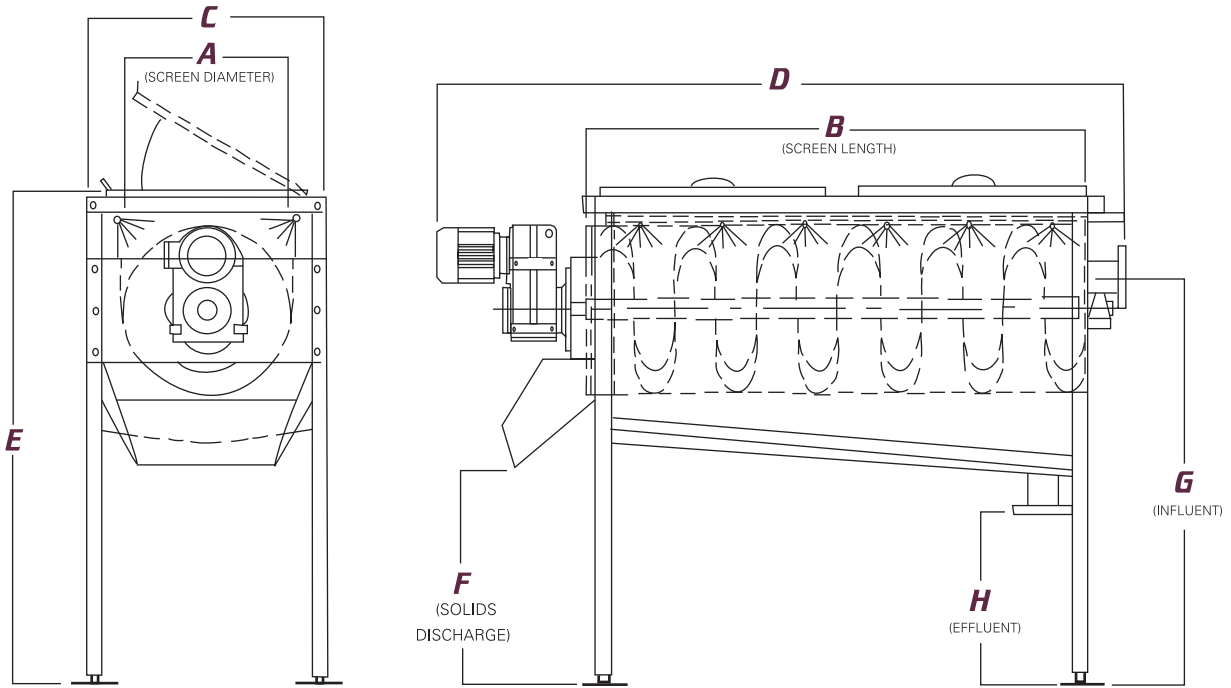

ROTARY SCREEN

Standard Specifications

Model #	A	B	C	D	E	F	G	H	HP	GPM
PL-RS 4-24	24"	48"	34"	71"	72"	31"	58"	25"	.5	150
PL-RS 6-24	24"	72"	34"	98"	72"	31"	59"	25"	.75	250
PL-RS 6-30	30"	72"	40"	98"	77"	31"	62"	25"	1	350
PL-RS 7-30	30"	84"	40"	113"	78"	31"	62"	24"	1.5	400
PL-RS 6-38	38"	72"	48"	98"	86"	31"	68"	25"	1.5	500
PL-RS 7-38	38"	84"	48"	113"	86"	31"	68"	24"	1.5	550
PL-RS 8-38	38"	96"	48"	125"	86"	31"	68"	23"	2	650

OPTIONS

Various Perforated Screen Sizes • Custom Design • Build to your Specifications